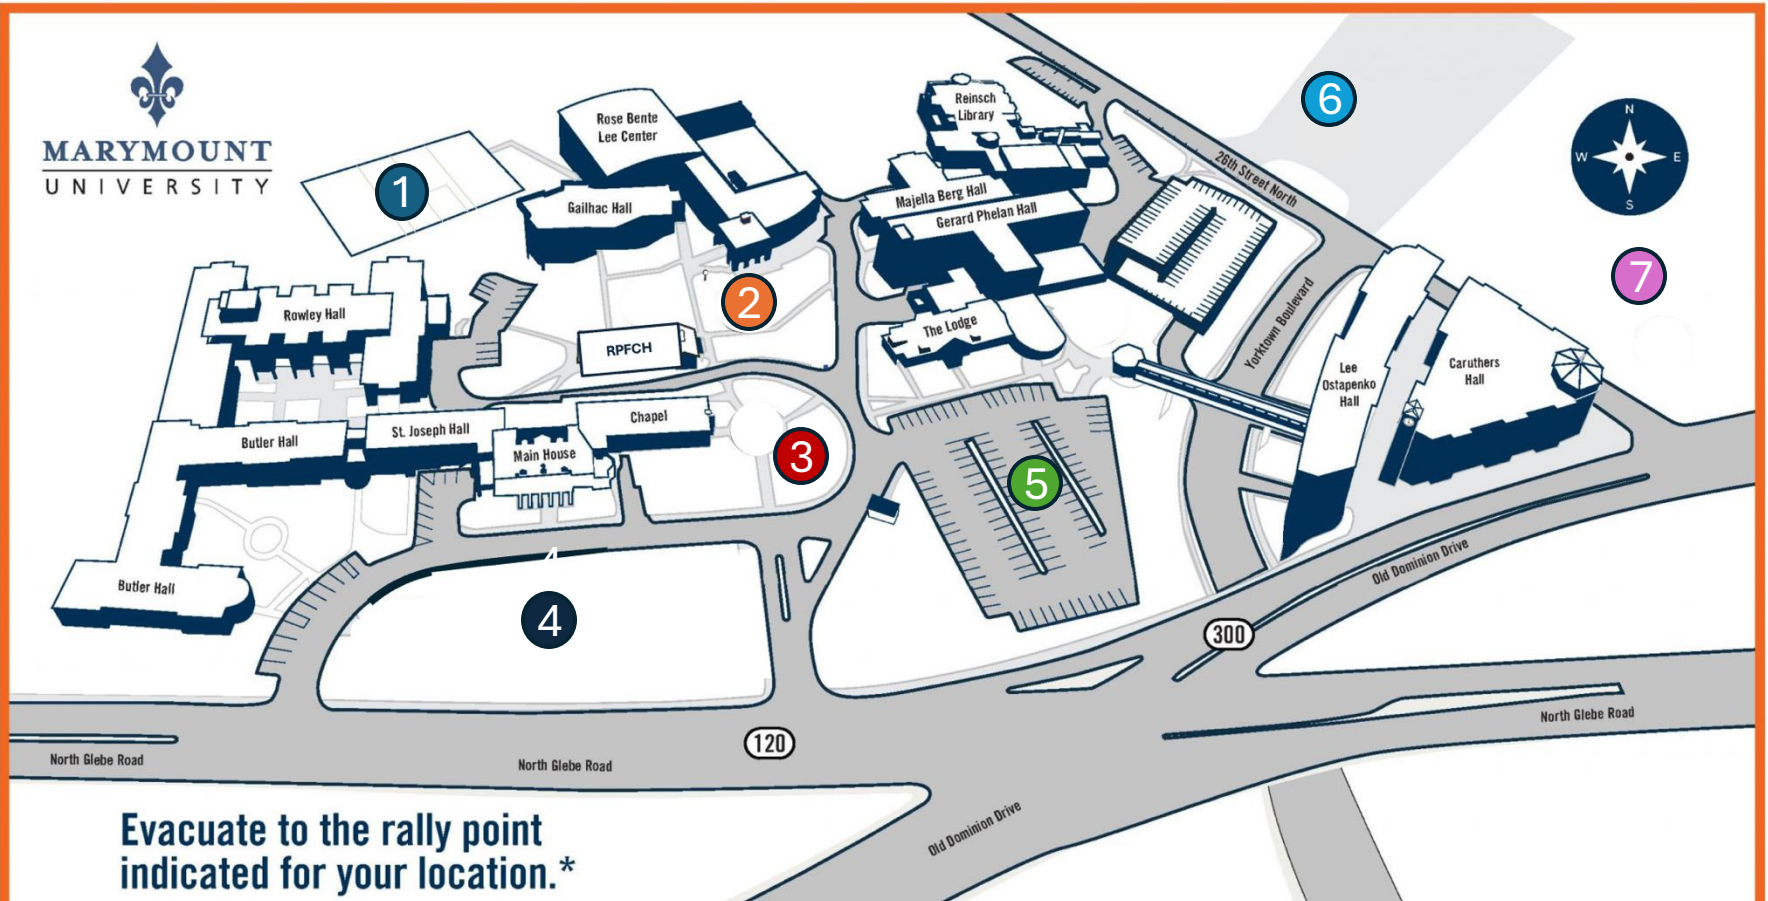

MARYMOUNT  
UNIVERSITY

**Evacuate to the rally point indicated for your location.\***

- 1** Lee Center, Rowley, Gailhac
- 2** Gailhac, RPFCH, Lee Center, Gerard, Berg
- 3** Chapel, RPFCH, The Lodge

- 4** Main House, St. Joseph, Chapel, Butler
- 5** The Lodge, Gerard
- 6** Library, Parking Garage, Caruthers, Ostapenko

- 7** Caruthers, Ostapenko

**EMERGENCY FIRE  
EVACUATION  
RALLY POINT  
LOCATIONS**

\*There are multiple rally points for some locations. Use your judgement to find the rally point that keeps you from harm's way. Depending on the hazard, any rally point can be the right choice.