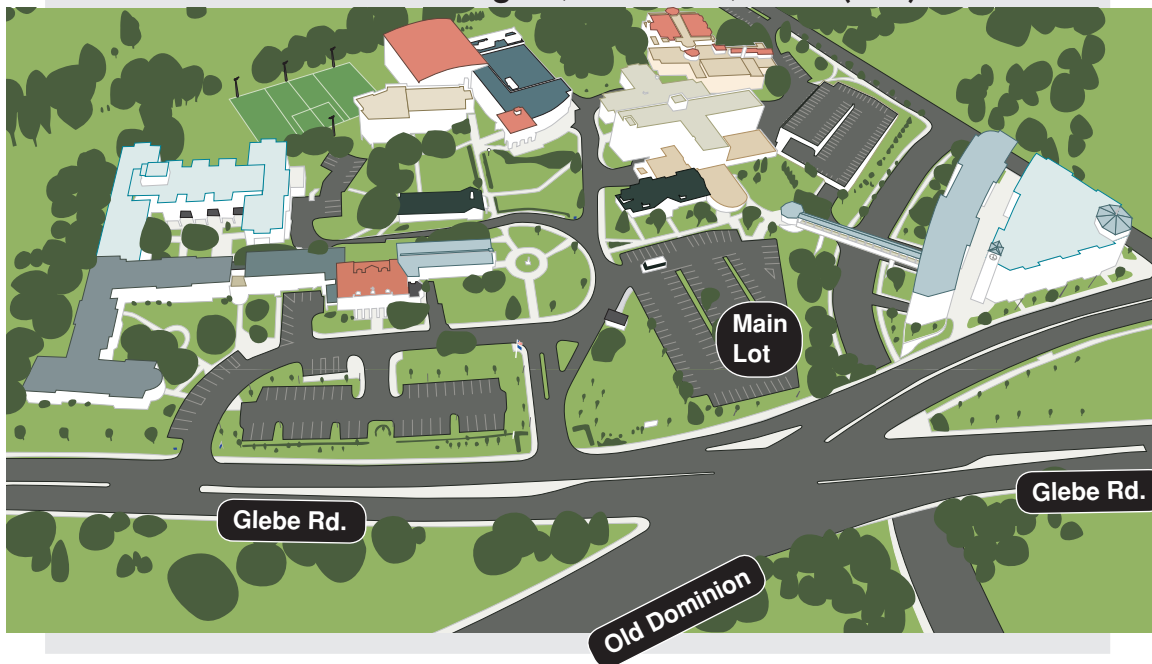

Getting to: Main Campus

2807 North Glebe Rd • Arlington, VA 22207, USA • (703) 522-5600

Located at the intersection of Glebe Road and Old Dominion Drive, shuttle service is available to and from the Ballston-MU Metro station.

From north of Washington, DC: Take Interstate 95 South to 495 West. Continue past Maryland exits to Virginia. Take Exit 43 (George Washington Parkway South) to Route 123 North (second Route 123 exit-Chain Bridge Road). Follow to traffic light at end of road. Turn right onto Glebe Road (Route 120 South) and follow for about 2.5 miles. Marymount's Main Campus is on the left; turn left into the first entrance you see. For our 4040 Center location, continue south for 2 miles on Glebe Road to Fairfax Drive. Turn left onto Fairfax Drive. 4040 N. Fairfax is on the right, just past N. Randolph Street.

From south of Washington, DC: Take Interstate 95 North, which becomes 395 inside the Beltway. Exit Glebe Road (Route 120 North), marked "Marymount University." Continue on Glebe Road for 4 miles. The Ballston Center is on the left. For our 4040 Center location, turn right onto Fairfax Drive. 4040 N. Fairfax is on the right, just past N. Randolph Street. For the Main Campus, continue north for 2 miles on Glebe Road. The Main Campus is on the right.

From Route 66 (either direction): From I-66 East, exit Glebe Road (Route 120) and drive north for 1.5 miles on Glebe Road to reach the Main Campus, which is on the right. For our 4040 Center location, drive 0.3 mi. south on Glebe Road and turn left onto Fairfax Drive. 4040 N. Fairfax is on the right, just past N. Randolph Street.

From I-66 West, exit Glebe Road (Route 120) and drive south for 0.3 mi. For our 4040 Center location, turn left onto Fairfax Drive. 4040 N. Fairfax is 0.4 mi. ahead on the right, just past N. Randolph Street. For the Main Campus, turn left on Glebe Road and continue north for two miles. The Main Campus is on the right.

From Route 50-Arlington Boulevard (either direction): Exit Glebe Road (Route 120 North). For our 4040 Center location, drive half a mile north on Glebe Road and turn right onto Fairfax Drive. 4040 N. Fairfax is on the right, just past N. Randolph Street. For the Main Campus, continue for 2 miles north on Glebe Road. The Main Campus is on the right.